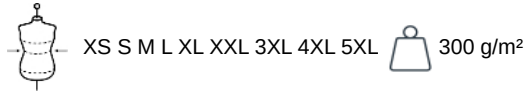

## Unisex microfleece elasticated jacket

100% microfleece polyester with anti-pilling treatment. 2 zipped and piped side pockets. Zip fastening. Elasticated cuffs. Adjustable hem with elasticated drawcord (elastic is fixed inside to make it invisible).