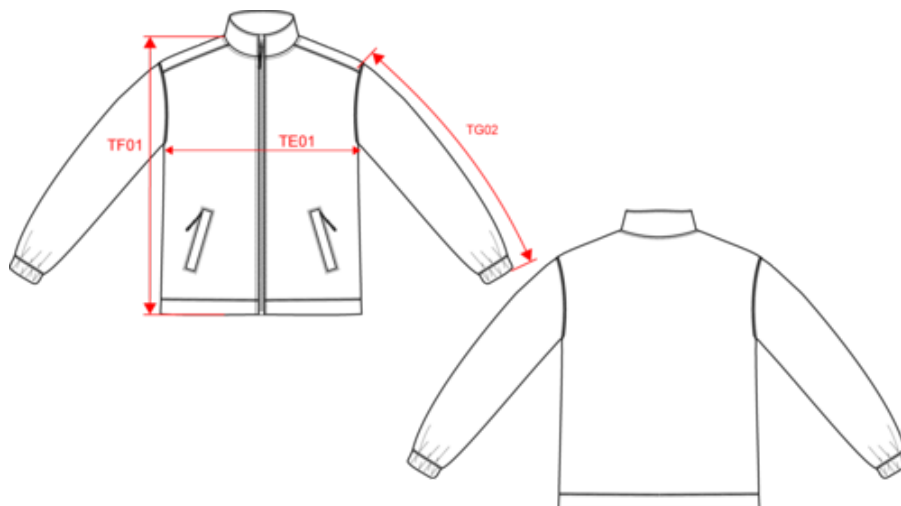

### Dimensions (cm)

Measurements in cm	XS	S	M	L	XL	XXL	3XL	4XL	5XL
TE01 - 1/2 chest width at 1.5cm below armhole	50.00	53.00	56.00	59.00	62.00	65.00	68.00	71.00	74.00
TF01 - Total height from HSP	67.00	69.00	71.00	73.00	75.00	77.00	79.00	81.00	83.00
TG02 - Long sleeve length	63.00	64.00	65.50	67.00	68.50	70.00	71.50	73.00	74.00